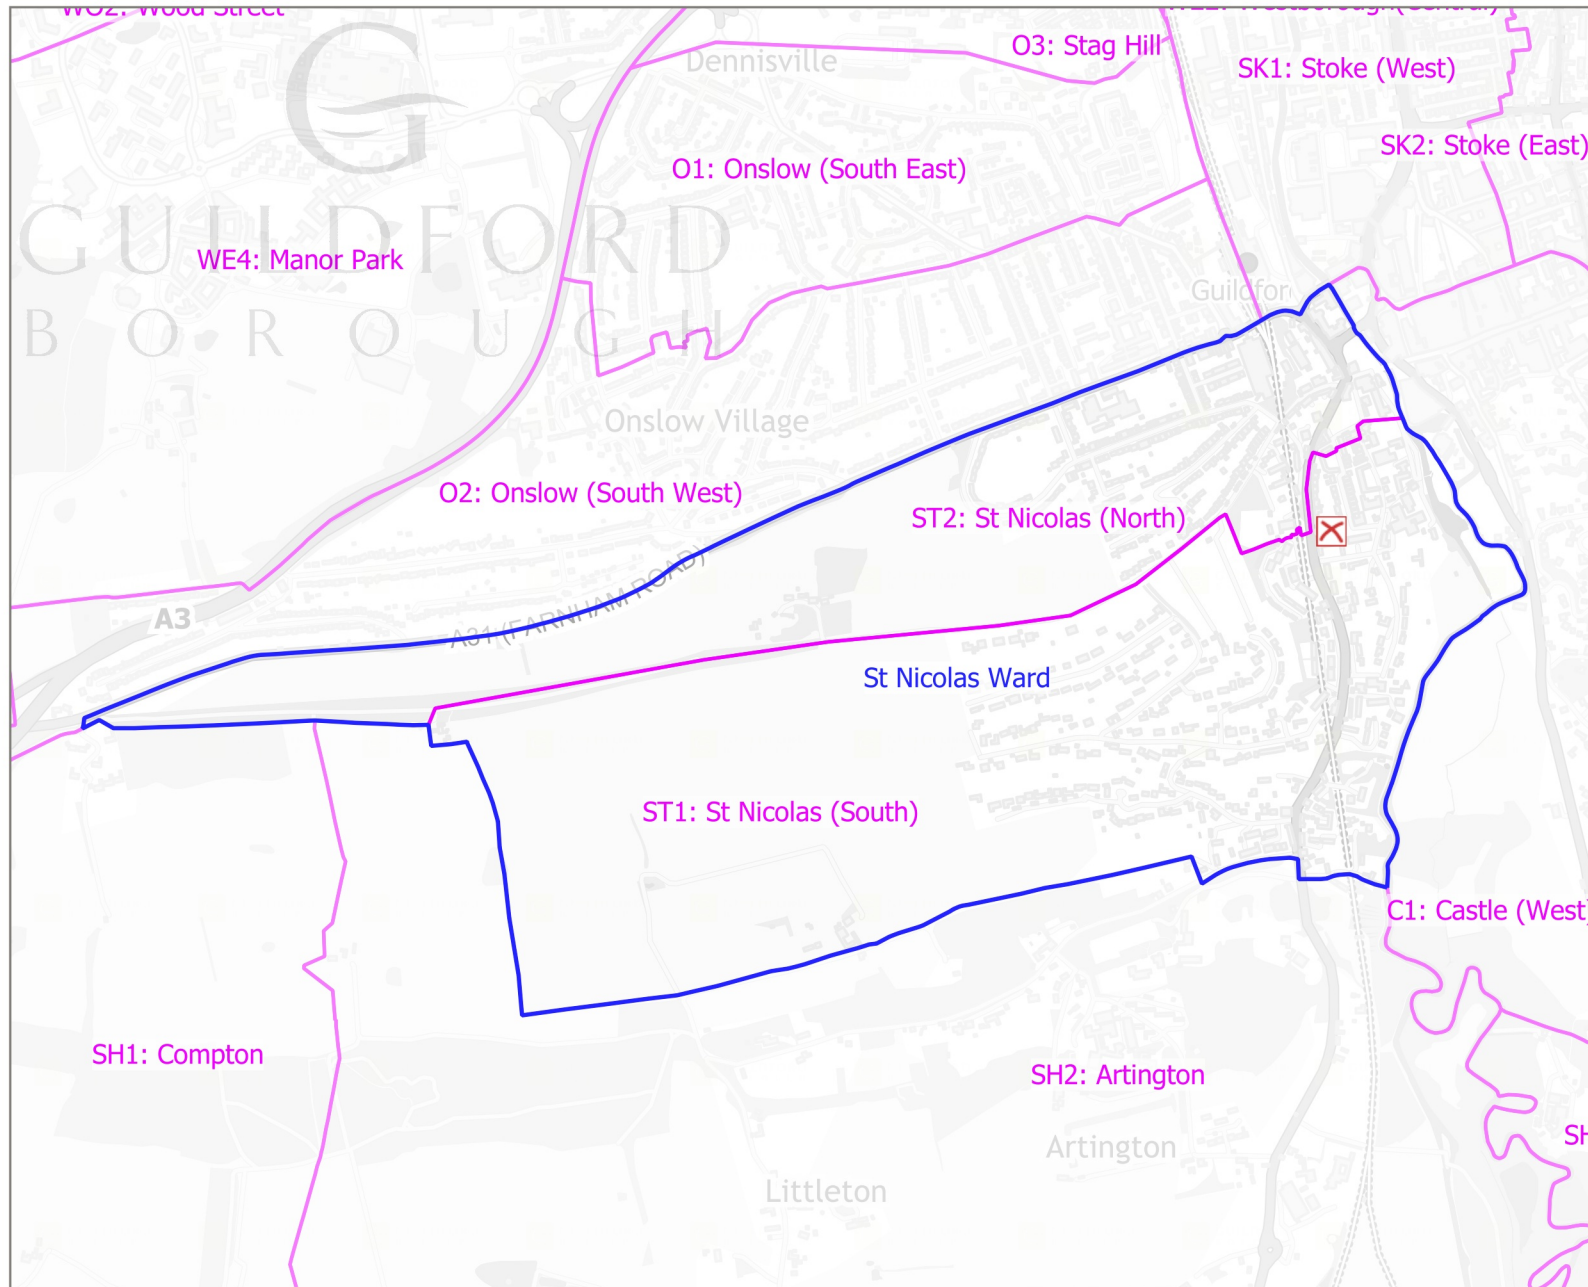

## Ward and Polling District Boundaries - St Nicolas Ward

### Legend

- Ward Boundary
- Polling District
- X Polling Station